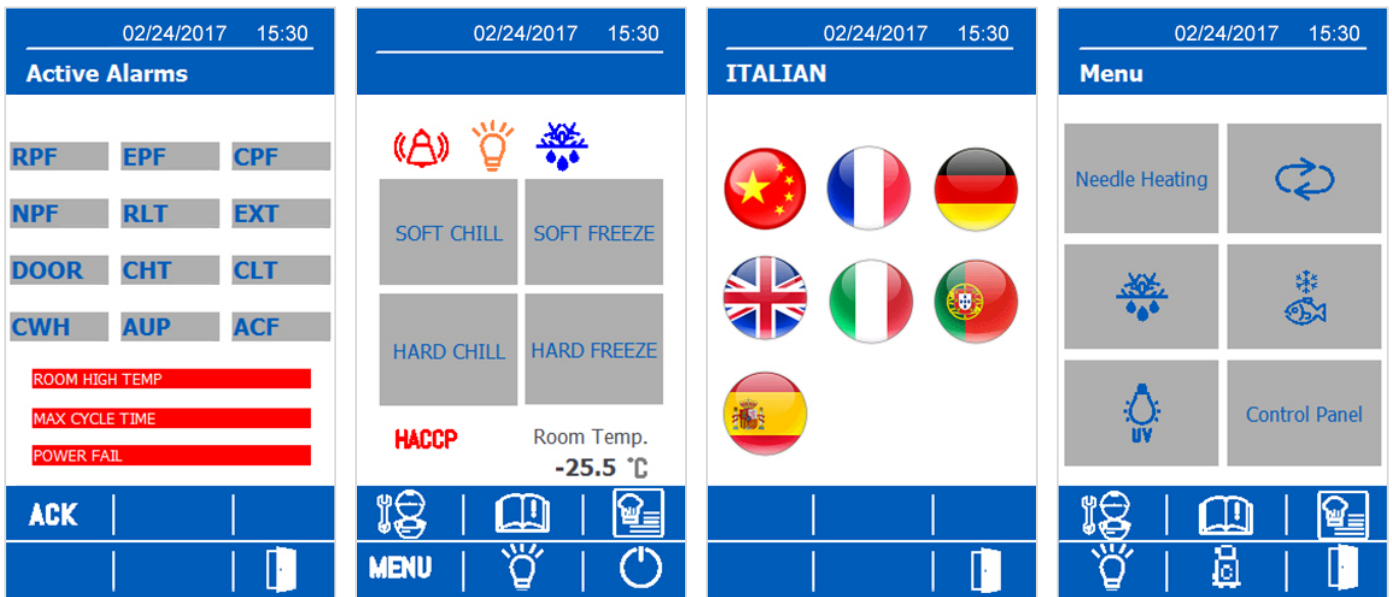

# BLAST CHILLER Application

New application for vertical VISOTOUCH

PN 02/17 FEBRUARY

To meet the needs of applications relative to the blast-chiller world, Dixell offers a new interface developed on vertical format.

Starting from today you can install VISOTOUCH also on limited spaces or where the development of the interface must be vertical.

The graphic design, consistent with the horizontal solution, guarantees to manufacturers the same aesthetic on the whole range.

## 1. Family Feeling Design

All features of the horizontal VISOTOUCH are available in the vertical version, too.

## 2. Availability and orders

Starting from March 2017 it will be possible to order the new VISOTOUCH in vertical version. Please contact our sales department for prices and further information.